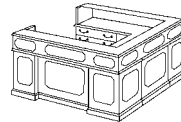

**RIGHT LATERAL
FILE "U"
RECEPTION
DESK**
7340-637
W72 D102 H44

1. Consists of:
2. -370 Left Single Pedestal Desk
     W72 D28 H30
   - -547 Right Single Pedestal
     Lateral File Credenza
     W72 D24 H30
   - -59 "U" Bridge, W50 D24 H30
   - -531 Desk Riser, W72 D27 H14
   - -532 Credenza Riser, W72 D23 H14
   - -535 Bridge Riser, W76 D12 H14

ALSO AVAILABLE:
*LEFT LATERAL FILE "U"
RECEPTION DESK*
7340-638
W72 D102 H44

1. Consists of:
2. -380 Right Single Pedestal Desk
   - -548 Left Single Pedestal
     Lateral File Credenza
   - -59 "U" Bridge
   - -531 Desk Riser
   - -532 Credenza Riser
   - -535 Bridge Riser

DESK FEATURES:

- Box / file drawer.
- Central locking via center drawer.
- Pull-out writing board.

CREDENZAS FEATURES:

- Finished back with decorative wood mouldings.
- Two locking lateral file drawers.
- Cable accessible.

BRIDGE FEATURES:

- Cable accessible.