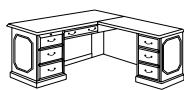

RIGHT EXECUTIVE "L" DESK
7340-55
W72 D84 H30

Consists of:

- -570 Executive Left Desk
  W72 D36 H30
- -579 Executive Right Return
  W48 D24 H30

ALSO AVAILABLE:

LEFT EXECUTIVE "L" DESK

7340-56
W72 D84 H30

Consists of:

- -580 Executive Right Desk
  W72 D36 H30
- -589 Executive Left Return
  W48 D24 H30

RIGHT EXECUTIVE "L" DESK

7340-48

W66 D78 H30

Consists of:

- -480 Executive Left Single Pedestal Desk
  W66 D30 H30
- -579 Executive Right Return
  W48 D24 H30

LEFT EXECUTIVE "L" DESK

7340-49

W66 D78 H30

Consists of:

- -490 Executive Right Single Pedestal Desk
  W66 D30 H30
- -589 Executive Left Return
  W48 D24 H30

DESK FEATURES:

- Box / file drawer.
- Center drawer with central locking.
- Pull-out writing board.

RETURN FEATURES:

- Box / locking file drawer.
- Cable accessible.