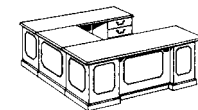

CREDENZA FEATURES:

- Box / locking file drawer.
- Cable accessible.

RIGHT EXECUTIVE "U" DESK
7340-57
W72 D107 H30