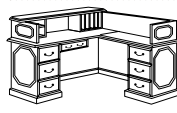

RIGHT RECEPTION DESK
7340-66
W66 D78 H44

1. Consists of:
2. -480 Left Single Pedestal Desk
     W66 D30 H30
   - -579 Right Single Pedestal Return
     W48 D24 H30
   - -601 Privacy Hutch
     W66 D12 H14
     W48 D12 H13

ALSO AVAILABLE:
LEFT RECEPTION DESK
7340-67
W66 D78 H44

1. Consists of:
2. -490 Right Single Pedestal Desk
   - -589 Left Single Pedestal Return
   - -601 Privacy Hutch

DESK FEATURES:

- Box / file drawer.
- Central locking via center drawer.
- Pull-out writing board.

RETURN FEATURES:

- Box / locking file drawer.