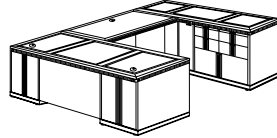

RIGHT EXECUTIVE U DESK WITH PERSONAL FILE

7435-437
W66 D102 H30

1. Consists of:
2. -370 Left Single Pedestal Desk
     W66 D30 H30
   - -327 Right Personal File Credenza
     W66 D24 H30
   - -59 U Bridge
     W48 D24 H30

ALSO AVAILABLE:
LEFT EXECUTIVE U DESK WITH PERSONAL FILE

7435-438
W66 D102 H30

1. Consists of:
2. -380 Right Single Pedestal Desk
   - -328 Left Personal File Credenza
   - -59 U Bridge

DESK FEATURES:

- Center keyboard drawer with drop-front.
- Box / box / file drawer pedestal.
- Hidden storage accessible via spring loaded panel on approach side of pedestal.
- Locking pedestal.
- Grommets in top corners.

CREDENZA FEATURES:

- Box / box / personal file / locking lateral file drawer / vertical cabinet with shelf.
- Locking pedestal.

BRIDGE FEATURES:

- Keyboard drawer with drop-front.
- Cable accessible.

LATERAL FILE
7435-16
W37.5 D24 H30

- Two individually locking lateral file drawers.

TWO DOOR STORAGE UNIT
7435-14
W37.5 D22.5 H30

- Two-door cabinet with an adjustable shelf.