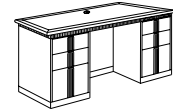

EXECUTIVE DESK WITH BOW FRONT
7435-37
 W72 D40.25 H30

- This item exclusively features inlaid crotch mahogany veneers on the top.
- Center keyboard drawer with drop-front.
- Box / box / file drawer per pedestal.
- Hidden storage accessible via spring loaded panel on approach side of pedestals.
- Locking pedestals.
- Grommets in top corners.

EXECUTIVE DESK
7435-36
 W72 D36 H30

ALSO AVAILABLE:
EXECUTIVE DESK
7435-30
W66 D30 H30

- Center keyboard drawer with drop-front.
- Box / box / file drawer per pedestal.
- Hidden storage accessible via spring loaded panel on approach side of pedestals.
- Locking pedestals.
- Grommets in top corners.