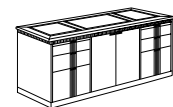

- Center keyboard drawer with drop-front.
- Box / box / file drawer per pedestal.
- Locking pedestals.
- **IMPORTANT:** Use this credenza in wall applications with the -105 and -106 wardrobes.

EXECUTIVE STORAGE CREDENZA
7435-20
W72 D24 H30