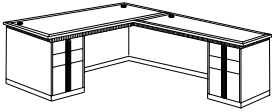

A M E R I C U S

7435

72" RIGHT EXECUTIVE L DESK
7435-74

W72 D108 H30

Consists of:

- -570 Left Single Pedestal Desk
  W72 D36 H30
- -679 Right Single Pedestal Return
  W72 D24 H30

ALSO AVAILABLE:

72" LEFT EXECUTIVE L DESK

7435-75

W72 D108 H30

Consists of:

- -580 Right Single Pedestal Desk
- -689 Left Single Pedestal Return

DESK FEATURES:

- Center keyboard drawer with drop-front.
- Box / box / file drawer pedestal.
- Hidden storage accessible via spring loaded panel on approach side of pedestal.
- Locking pedestal.
- Grommets in top corners.

RETURN FEATURES:

- Center keyboard drawer with drop-front.
- Box / box / file drawer pedestal.
- Locking pedestal.
- Grommet in top corner.