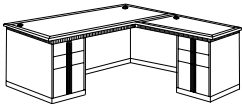

72" RIGHT EXECUTIVE L DESK
7435-57

W72 D84 H30

Consists of:

- -570 Left Single Pedestal Desk
  W72 D36 H30
- -579 Right Single Pedestal Return
  W48 D24 H30

ALSO AVAILABLE:

72" LEFT EXECUTIVE L DESK

7435-58

W72 D84 H30

Consists of:

- -580 Right Single Pedestal Desk
- -589 Left Single Pedestal Return

DESK FEATURES:

- Center keyboard drawer with drop-front.
- Box / box / file drawer pedestal.
- Hidden storage accessible via spring loaded panel on approach side of pedestal.
- Locking pedestal.
- Grommets in top corners.

RETURN FEATURES:

- Center keyboard drawer with drop-front.
- Box / box / file drawer pedestal.
- Locking pedestal.
- Grommet in top corner.