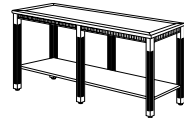

RECTANGULAR COFFEE TABLE
7435-40
W60 D24 H16