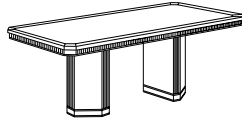

48" ROUND CONFERENCE TABLE
7435-90
 48" DIA x 30" HT

Consists of:
 -016 48" Round Top
 -002 Base

ALSO AVAILABLE:

42" ROUND CONFERENCE TABLE
7435-89

42" DIA x 30" HT

Consists of:
 -011 42" Round Top
 -002 Base