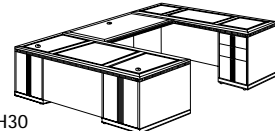

RIGHT EXECUTIVE
U DESK

7435-85

W72 D108 H30

Consists of:

- -570 Left Single Pedestal Desk
  W72 D36 H30
- -571 Right Single Pedestal Credenza
  W72 D24 H30
- -59 U Bridge, W48 D24 H30

ALSO AVAILABLE:

LEFT EXECUTIVE U DESK

7435-86

W72 D108 H30

Consists of:

- -580 Right Single Pedestal Desk
- -581 Left Single Pedestal Credenza
- -59 U Bridge

DESK FEATURES:

- Center keyboard drawer with drop-front.
- Box / box / file drawer pedestal.
- Hidden storage accessible via spring loaded panel on approach side of pedestal.
- Locking pedestal.
- Grommets in top corners.

CREDENZA FEATURES:

- Center keyboard drawer with drop-front.
- Box / box / file drawer pedestal.
- Locking pedestal.

BRIDGE FEATURES:

- Keyboard drawer with drop-front.
- Cable accessible.