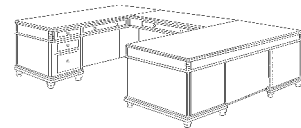

EXECUTIVE RIGHT "L" DESK

7480-55

W72 D84 H30

- 570 Left Single Pedestal Desk
W72 D36 H30
- 579 Right Single Pedestal Return
W48 D24 H30

ALSO AVAILABLE:

EXECUTIVE LEFT "L" DESK

7480-56

- 580 Right Single Pedestal Desk
- 589 Left Single Pedestal Return

- Desk and return each have a center drop-front drawer with a pencil tray that can function as a conventional drawer or a keyboard drawer.
- Felt-lined box drawer / box drawer with dividers / file drawer per pedestal.
- Knee-hole lock secures middle box and file drawers.