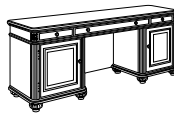

EXECUTIVE DESK

7480-36

W72 D36 H30

- Center drawer with a pencil tray.
- Felt-lined box drawer / box drawer with adjustable dividers / file drawer per pedestal.
- Knee-hole lock secures middle box and file drawer in each pedestal.

EXECUTIVE DESK

7480-34

W66 D32 H30

- Felt-lined center drawer with pencil tray.
- Box drawer with adjustable dividers / side locking file drawer per pedestal.

KNEEHOLE CREDENZA

7480-21

W72 D24 H30

- Center drawer with hinged drop-front can function as a conventional drawer or keyboard drawer.
- Felt-lined box drawer / box drawer with adjustable dividers / file drawer per pedestal.
- Knee-hole lock secures middle box and file drawer in each pedestal.