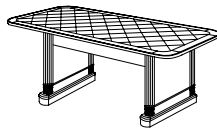

8' RECTANGULAR CONFERENCE TABLE

7480-96
W96 D44 H30
-005 8' Table Top
-001 Table Base