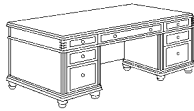

Styling - Sophisticated yet casual design; lightly carved details, fluted pilasters, shaped mouldings, fanciful bun feet and raised frame door / drawer panels with a West Indies Cherry finish.

Function - All drawers are suspended on ball bearing slides. Box drawers have 100 lb. rated slides; file drawers have 150 lb. rated slides and keyboards have a 50/75 lb. rating. All file drawers are equipped to accommodate front-to-back letter sized or side-to-side legal sized hanging file folders. All cases are equipped with levelers to adjust for less than even flooring.

EXECUTIVE DESK

7480-36

W72 D36 H30

- Center drawer with a pencil tray.
- Felt-lined box drawer / box drawer with adjustable dividers / file drawer per pedestal.
- Knee-hole lock secures middle box and file drawer in each pedestal.