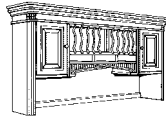

GOVERNOR'S OVERHEAD STORAGE

7480-44
W69 D14 H46.5

- Two cabinets, each with one adjustable shelf.
- Divided storage.
- Task lighting.
- Cable accessible.