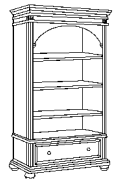

LATERAL FILE

7480-16
W36 D21 H30

- Two file drawers with single side located lock.
- Anti-tip device.
- Drawers accommodate letter and / or legal hanging files.

FOUR DOOR BARRISTER BOOKCASE

7480-06
W42 D16 H72

- Four barrister style compartments.

LATERAL FILE BOOKCASE

7480-08
W39.5 D19 H78

- File drawer accommodates letter or legal hanging files.
- Three adjustable shelves.
- Canister light.
- Semi-finished top permits additional storage.