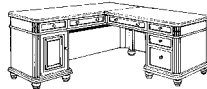

RIGHT COMPUTER "L" DESK

7480-48A

W66 D76 H30

- -480 Left Single Pedestal Desk
  W66 D28 H30
- -489 Right Single Pedestal Return
  W48 D24 H30

ALSO AVAILABLE:

LEFT COMPUTER "L" DESK

7480-49A

- -490 Right Single Pedestal Desk
- -499 Left Single Pedestal Return

DESK FEATURES:

- Drop-front / pull-out keyboard drawer.
- Box drawer.
- Tower computer cabinet with pull-out CD storage rack.
- Finished on all sides.

RETURN FEATURES:

- Felt-lined center drawer with pencil tray.
- Felt-lined box drawer with a pencil tray / box drawer with adjustable wood dividers / locking file drawer.
- Finished on all sides.