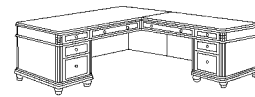

RIGHT COMPUTER "L" DESK

7480-48A

W66 D76 H30

- 480 Left Single Pedestal Desk
W66 D28 H30
- 489 Right Single Pedestal Return
W48 D24 H30

ALSO AVAILABLE:

LEFT COMPUTER "L" DESK

7480-49A

- 490 Right Single Pedestal Desk
- 499 Left Single Pedestal Return

DESK FEATURES:

- Drop-front / pull-out keyboard drawer.
- Box drawer.
- Tower computer cabinet with pull-out CD storage rack.
- Finished on all sides.

RETURN FEATURES:

- Felt-lined center drawer with pencil tray.
- Felt-lined box drawer with a pencil tray / box drawer with adjustable wood dividers / locking file drawer.
- Finished on all sides.