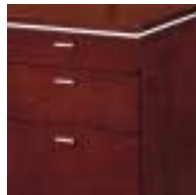

Styling - A Sunset Cherry finish highlights this contemporary styled group. Details include figured book-matched anigre veneers, walnut veneer banding on tops and satin aluminum accents under tops and around bases. The satin aluminum hardware is consistent with the clean lines of this distinct group.