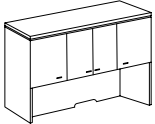

- Four cabinets, each with an adjustable shelf.

OPEN OVERHEAD STORAGE

7700-41
W36 D14 H46

- Two adjustable shelves.
- Sits atop -16.

LATERAL FILE STORAGE UNIT

7700-07
W36 D24 H80

- Two door cabinet with three adjustable shelves.
- Two lateral file drawers.
- Equipped with anti-tip device.