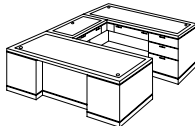

ALSO AVAILABLE:

EXECUTIVE LEFT PENINSULA "L" DESK

7700-46

W72 D92 H30

Consists of:

- 531 Right Peninsula Desk
- 589 Left Single Pedestal Return

RETURN FEATURES:

- Drop-front center / keyboard drawer with pencil tray and cable access.
- Box / box / file drawer pedestal.
- Bottom box drawer has removable dividers.
- Bottom two drawers lock via knee-hole located lock.
- Cable grommet in top front corner.