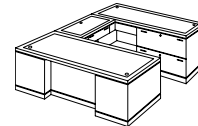

EXECUTIVE RIGHT LATERAL FILE "U" DESK

7700-537

W72 D108 H30

Consists of:

- -570 Left Single Pedestal Desk
  W72 D36 H30
- -547 Right Lateral File Credenza
  W72 D24 H30
- -59 "U" Bridge
  W48 D24 H30

ALSO AVAILABLE:

EXECUTIVE LEFT LATERAL FILE "U" DESK

7700-538

W72 D108 H30

Consists of:

- -580 Right Single Pedestal Desk
- -548 Left Lateral File Credenza
- -59 "U" Bridge

DESK FEATURES:

- Drop-front center / keyboard drawer with pencil tray and cable access.
- Box / box / file drawer pedestal.
- Bottom box drawer has removable dividers.
- Bottom two drawers lock via knee-hole located lock.
- Cable grommets in top front corners.

CREDENZA FEATURES:

- Two locking lateral file drawers.
- Cable grommets in top front corners.

BRIDGE FEATURES:

- Drop-front center / keyboard drawer with pencil tray and cable access.
- Cable grommet in top front center.