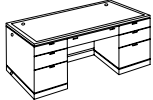

7700-49

W66 D80 H30

Consists of:

-490 Right Single Pedestal Desk

-589 Left Single Pedestal Return

- Drop-front center / keyboard drawer with pencil tray and cable access.
- Box / box / file drawer per pedestal.
- Bottom box drawer has removable dividers.
- Bottom two drawers lock via kneehole located lock.
- Cable grommets in top front corner(s).