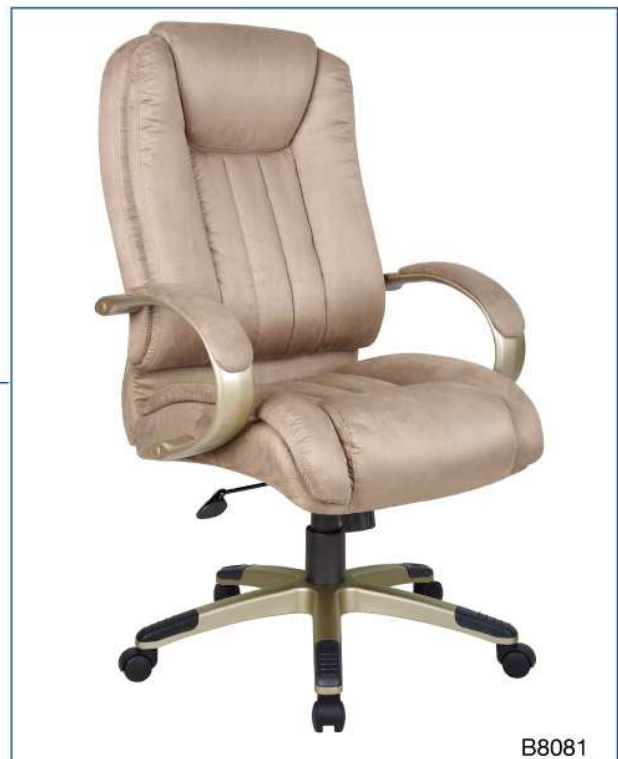

B8501 / B8506 / B8509 Button-Tufted Executive Chair

- High back (B8501) or midback (B8506) executive chair with deep button-tufted back cushions.
- Available in two upholstery choices:
  1) Black LeatherPlus.(BK)
  2) Oxblood vinyl.(BY)
- Large 27" nylon base for greater stability.
- Hooded double wheel casters.
- Upright locking position.
- Pneumatic gas lift seat height adjustment.
- Adjustable tilt tension control.
- Optional knee-tilt mechanism upgrade available.
  High back: Model No.B8502
  Mid Back :Model No B8507
- Matching guest chair with cantilever sled base.(B8509)

B8506

Arm Height: 26.5" - 30" H
Seat Size: 20.5" W x 20" D
Seat Height: 19" - 22.5" H
Overall Size: 27" W x 27" D x 37.5" - 41" H

B8501

Arm Height: 26" - 30" H
Seat Size: 20.5" W x 20" D
Seat Height: 19" - 23" H
Overall Size: 27" W x 27" D x 43" - 47" H

B8509

Arm Height: 27" H
Seat Size: 20.5" W x 20" D
Seat Height: 19.5" H
Overall Size: 26" W x 27" D x 38" H

B8081 Plush Microfiber Executive Chair

- Beautifully upholstered in plush Stone Microfiber.
- Overstuffed seat and back for extra comfort.
- Waterfall seat design eliminates leg fatigue.
- Pewter Mist finish on arms and base.
- Ergonomic back design with lumbar support.
- Upright locking position.
- Adjustable tilt tension control.
- Pneumatic gas lift seat height adjustment.
- Optional knee-tilt mechanism upgrade available (B8082).
- Large 27" base for greater stability.

B8081

Arm Height: 25.5" - 29" H
Seat Size: 21" W x 20.5" D
Seat Height: 18.5" - 21" H
Overall Size: 26.5" W x 30" D x 43.5" - 46" H