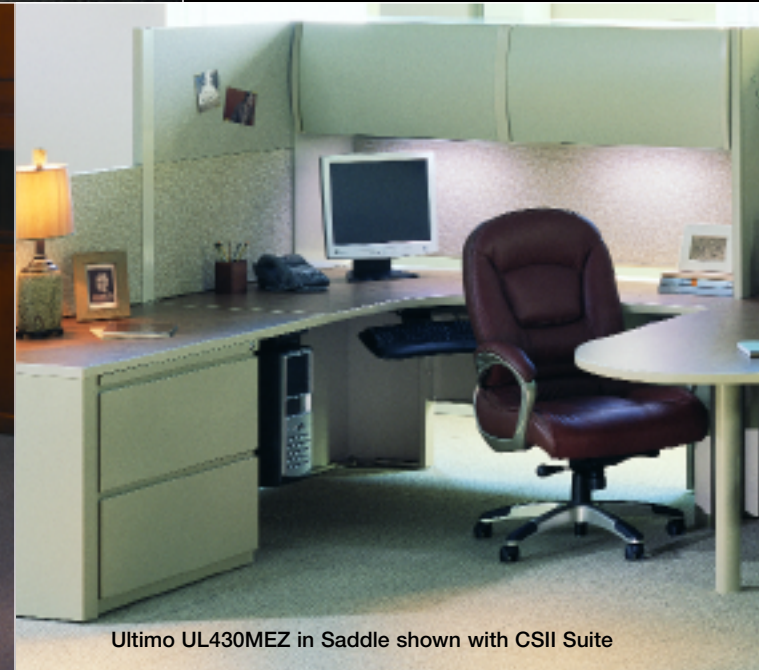

bistro seating

Fully assembled frame.
Protective foot strip. Black
PVC seated surfaces.

Model: CA110 Chair

Model: CA150 Stool

**Bistro Seating –
Dining Chairs
or Bar Stools**

OUTSIDE CHAIR: 18"W x 20"D x 34¼"H
OUTSIDE STOOL: 18"W x 21"D x 45¼"H
SEATED AREA CHAIR: 18"W x 16"D x 15¼"H
SEATED AREA STOOL: 18"W x 17"D x 15¼"H
SEATED HEIGHT CHAIR: 19"H
SEATED HEIGHT STOOL: 30"H
FINISHES: BLACK/CHESTNUT, BLACK/BLACK

Arched back design with
solid wood construction.
Fully assembled frame.

Model: CA510 Chair

Model: CA550 Stool

**Bistro Seating –
Dining Chairs
or Bar Stools**

OUTSIDE CHAIR: 18½"W x 20"D x 34¼"H
OUTSIDE STOOL: 18¼"W x 21"D x 45"H
SEATED AREA CHAIR: 18½"W x 16½"D x 14½"H
SEATED AREA STOOL: 18¼"W x 16¼"D x 15"H
SEATED HEIGHT CHAIR: 18¾"H
SEATED HEIGHT STOOL: 30"H
FINISHES: BLACK/CHESTNUT, BLACK/BLACK

The Mayline Group is your one-stop source for furnishing your entire office. From the boardroom to the mailroom, we offer a variety of selections sure to fit your style/decor, all at attractive price points. For more information on the Mayline Group's entire line of products, visit mayline.com.

MAYLINE GROUP