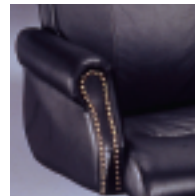

W24.5 D22.5 H41.5-45.5

**SHAPED HIGH BACK GUEST CHAIR
IN BLACK LEATHER**

7684-871 with Chocolate Patina Finish Frame
7675-871 with Manor House Cherry Finish Frame

W24.5 D22.5 H43.5

*DMI Office Furniture
9780 Ormsby Station Rd., Suite 2000
Louisville, KY 40223
502-426-4351
(Fax) 502.429.6285
www.dmiofficefurniture.com*